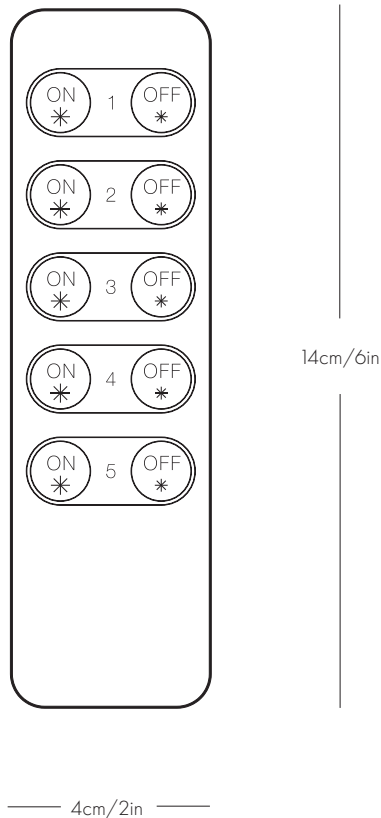

Weight

7kg/15lb

Materials

Recycled plastic, brass,
steel, aluminium

Mount

Angle of fixture manually adjustable
by swiveling around suspended ball.
Mounted directly to the wall or
ceiling.
Canopy: 15cm/6in round in textured
RAL9010 finish

Weight

8kg/18lb

Materials

Recycled plastic, brass,
steel, aluminium

Mount

Angle of fixture manually adjustable
by swiveling around suspended ball.
Mounted directly to the wall or
ceiling.
Canopy: 16cm/6in round in textured
RAL9010 finish

Weight

1 kg/2lb

Materials

Brass, steel, aluminium

Canopy

Replaces standard Fresnel canopies
Powers multiple Fresnels up to
100 Watts
Also available with two outlets
Canopy: 21 cm/8in round in textured
RAL9010 finish

Maintenance

Clean with dry cloth
Indoor use only

KO Remote Control

Specsheet

Dimensions

L 14cm/6in
W 4cm/2in
H 1cm/1in

Remote

For Fresnel with push dimmer
Controls 5 zones separately
Control range: >20 meters
Output: RF signal (868/ 869.5/
916.5/ 434MHz)
Battery: 1x CR2025 3V (included)