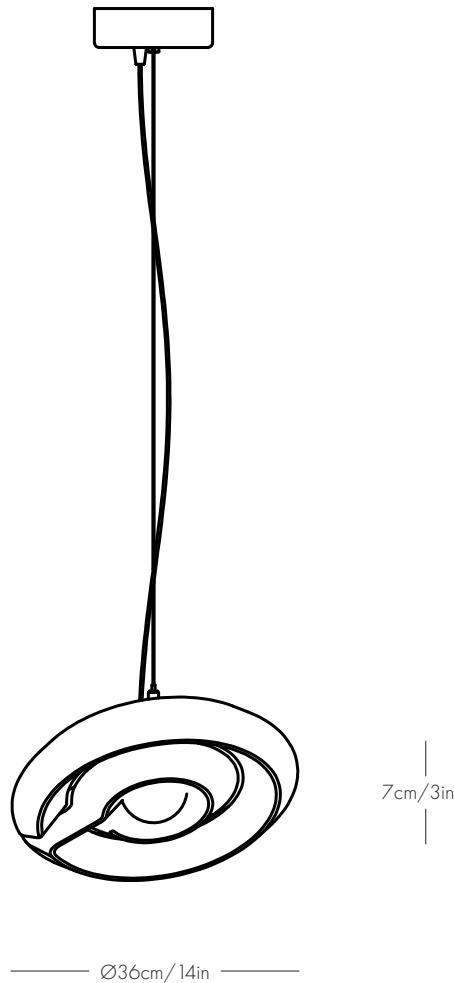

Multi-Port Canopy 50W

Multi-Port Canopy 100W

Remote Control

KO OIJ Fresnel Ø36

Specsheet

Dimensions

L 36cm/14in
W 36cm/14in
H 7cm/3in

Weight

4kg/9lb

Materials

Recycled plastic, brass,
steel, aluminium

Suspension

Angle of fixture manually adjustable
by swiveling around suspended ball
Drop: Adjustable on site up to
300cm/118in (bigger drops are
available by request)
Canopy: 14cm/6in round in textured
RAL9010 finish

Weight

7kg/15lb

Materials

Recycled plastic, brass,
steel, aluminium

Suspension

Angle of fixture manually adjustable
by swiveling around suspended ball
Drop: Adjustable on site up to
300cm/118in (bigger drops are
available by request)
Canopy: 15cm/6in round in textured
RAL9010 finish

Weight

8kg/18lb

Materials

Recycled plastic, brass,
steel, aluminium

Suspension

Angle of fixture manually adjustable
by swiveling around suspended ball
Drop: Adjustable on site up to
300cm/118in (bigger drops are
available by request)
Canopy: 16cm/6in round in textured
RAL9010 finish