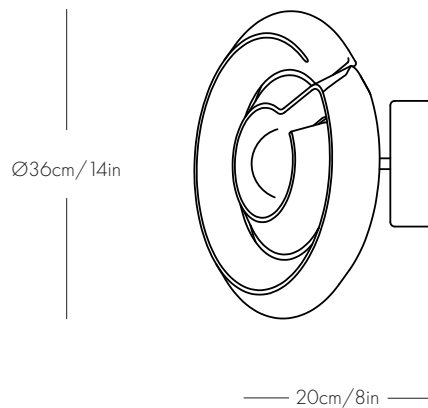

Weight

7kg/15lb

Materials

Recycled plastic, brass,
steel, aluminium

Suspension

Angle of fixture manually adjustable
by swiveling around suspended ball
Drop: Adjustable on site up to
300cm/118in (bigger drops are
available by request)
Canopy: 15cm/6in round in textured
RAL9010 finish

Weight

8kg/18lb

Materials

Recycled plastic, brass,
steel, aluminium

Suspension

Angle of fixture manually adjustable
by swiveling around suspended ball
Drop: Adjustable on site up to
300cm/118in (bigger drops are
available by request)
Canopy: 16cm/6in round in textured
RAL9010 finish

Compliance

CE, transformers (100-240V to 24V)
comply with UL standards.

Maintenance

Clean with dry cloth
Indoor use only

KO OIJ Fresnel Wall Ø36

Specsheet

Dimensions

L 36cm/14in
W 20cm/8in
H 36cm/14in

Weight

4kg/9lb

Materials

Recycled plastic, brass,
steel, aluminium

Mount

Angle of fixture manually adjustable
by swiveling around suspended ball.
Mounted directly to the wall or
ceiling.

Canopy: 14cm/6in round in textured
RAL9010 finish