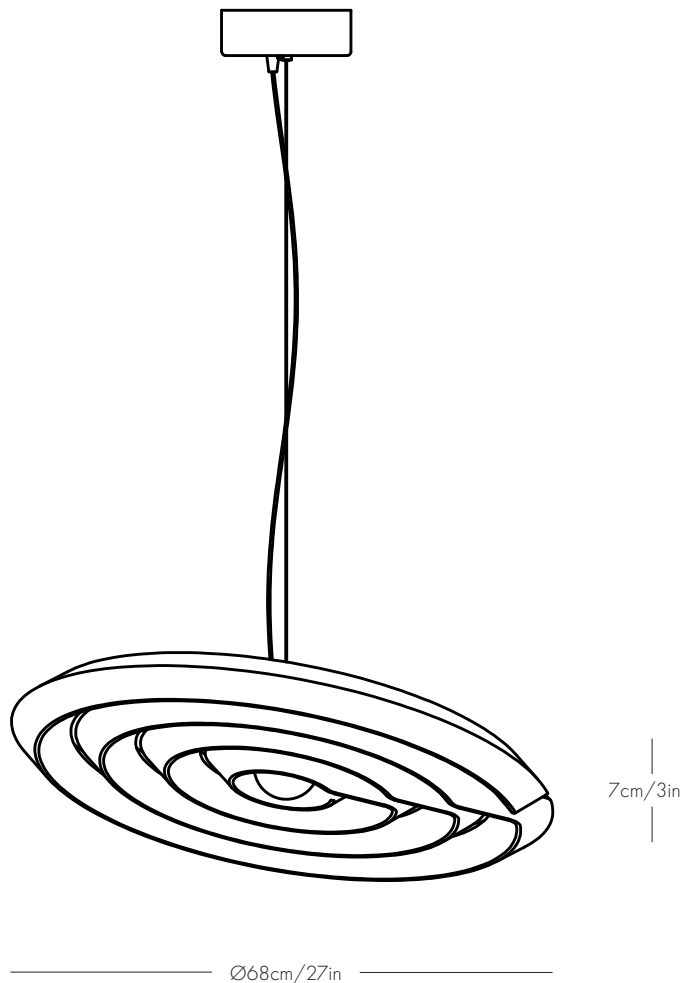

KO OIJ Fresnel Ø68

Specsheet

Dimensions

L 68cm/27in
W 68cm/27in
H 7cm/3in

Weight

8kg/18lb

Materials

Recycled plastic, brass,
steel, aluminium

Suspension

Angle of fixture manually adjustable
by swiveling around suspended ball
Drop: Adjustable on site up to
300cm/118in (bigger drops are
available by request)
Canopy: 16cm/6in round in textured
RAL9010 finish

Illumination

Replaceable LED modules
Max power consumption:
46 Watts
Light output 4600 Lumens
Color Temperature: 2700 K
95+ CRI
Life Hours 50.000

Power Supply

Integrated in canopy (Multiple light
power supply available by request)
Input: 115VAC 0.7A 50/60HZ,
240VAC 0.4A 50/60Hz
Dimming: Choise between push
dimming (remote control optional),
0-10Vdc and DALI/AC push dimming

Compliance

CE, transformers (100-240V to 24V)
comply with UL standards.

Maintenance

Clean with dry cloth
Indoor use only