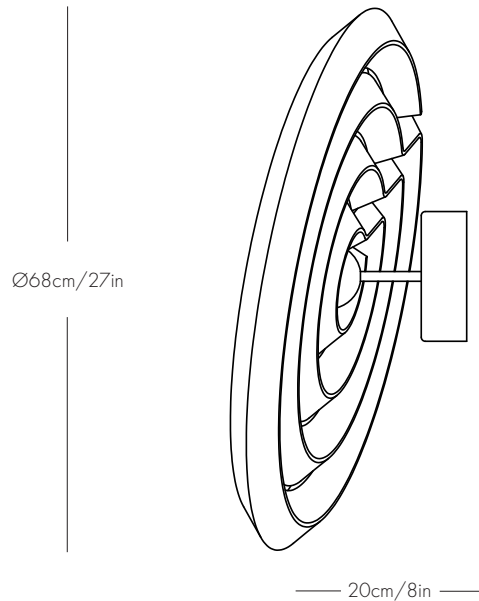

Weight

4kg/9lb

Materials

Recycled plastic, brass,
steel, aluminium

Mount

Angle of fixture manually adjustable
by swiveling around suspended ball.
Mounted directly to the wall or
ceiling.

Canopy: 14cm/6in round in textured
RAL9010 finish

Weight

7kg/15lb

Materials

Recycled plastic, brass,
steel, aluminium

Mount

Angle of fixture manually adjustable
by swiveling around suspended ball.
Mounted directly to the wall or
ceiling.
Canopy: 15cm/6in round in textured
RAL9010 finish

Compliance

CE, transformers (100-240V to 24V)
comply with UL standards.

Maintenance

Clean with dry cloth
Indoor use only

KO OIJ Fresnel Wall Ø68

Specsheet

Dimensions

L 68cm/27in
W 20cm/8in
H 68cm/27in

Weight

8kg/18lb

Materials

Recycled plastic, brass,
steel, aluminium

Mount

Angle of fixture manually adjustable
by swiveling around suspended ball.
Mounted directly to the wall or
ceiling.
Canopy: 16cm/6in round in textured
RAL9010 finish