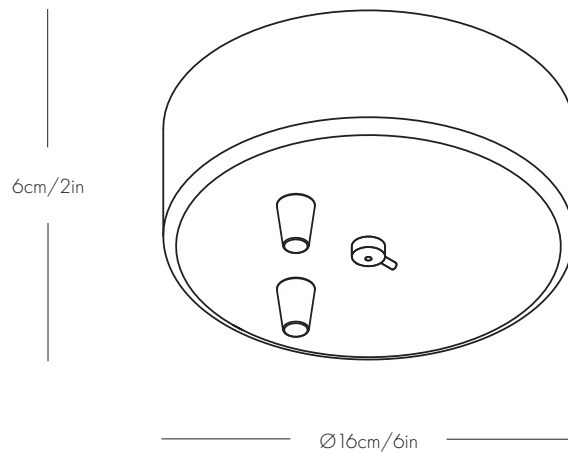

Weight

4kg/9lb

Materials

Recycled plastic, brass,
steel, aluminium

Mount

Angle of fixture manually adjustable
by swiveling around suspended ball.
Mounted directly to the wall or
ceiling.

Canopy: 14cm/6in round in textured
RAL9010 finish

Weight

7kg/15lb

Materials

Recycled plastic, brass,
steel, aluminium

Mount

Angle of fixture manually adjustable
by swiveling around suspended ball.
Mounted directly to the wall or
ceiling.
Canopy: 15cm/6in round in textured
RAL9010 finish

Weight

8kg/18lb

Materials

Recycled plastic, brass,
steel, aluminium

Mount

Angle of fixture manually adjustable
by swiveling around suspended ball.
Mounted directly to the wall or
ceiling.
Canopy: 16cm/6in round in textured
RAL9010 finish

Compliance

CE, transformers (100-240V to 24V)
comply with UL standards.

Maintenance

Clean with dry cloth
Indoor use only

Multi-Port Canopy 50W

Specsheet

Dimensions

L 16cm/6in
W 16cm/6in
H 6cm/2in