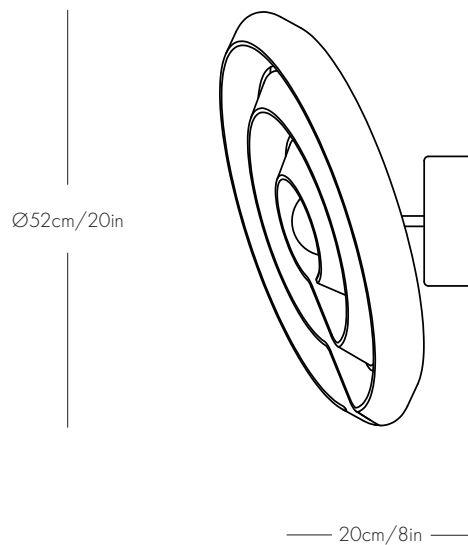

KO OJ Fresnel Wall Ø52

Specsheet

Dimensions

L 52cm/20in
W 20cm/8in
H 52cm/20in

Weight

7kg/15lb

Materials

Recycled plastic, brass,
steel, aluminium

Mount

Angle of fixture manually adjustable
by swiveling around suspended ball.
Mounted directly to the wall or
ceiling.
Canopy: 15cm/6in round in textured
RAL9010 finish

Illumination

Replaceable LED modules
Max power consumption:
35 Watts
Light output 3500 Lumens
Color Temperature: 2700 K
95+ CRI
Life Hours 50.000

Power Supply

Integrated in canopy
Input: 115VAC 0.7A 50/60HZ,
240VAC 0.4A 50/60Hz
Dimming: Choise between push
dimming (remote control optional),
0-10Vdc and DALI/AC push dimming

Compliance

CE, transformers (100-240V to 24V)
comply with UL standards.

Maintenance

Clean with dry cloth
Indoor use only