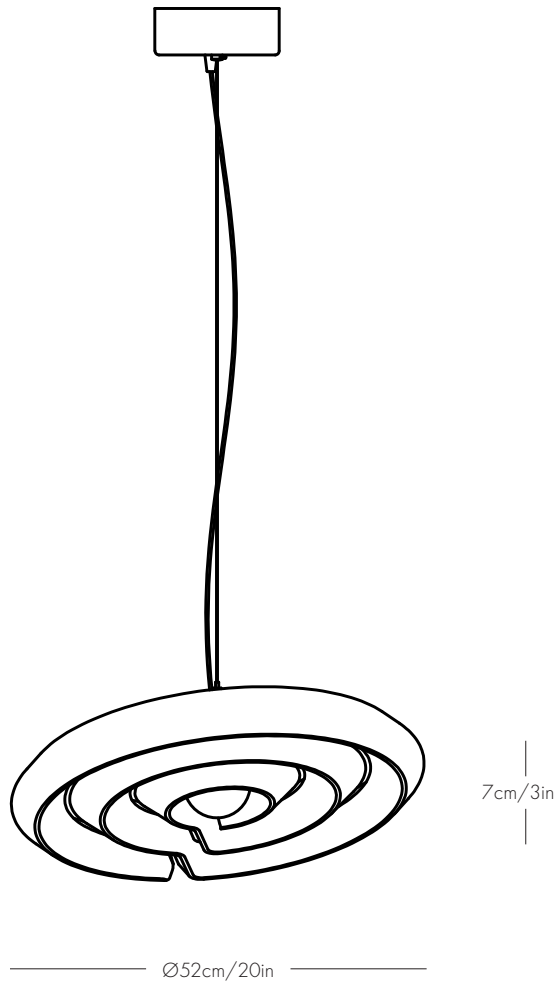

KO OIJ Fresnel Ø52

Specsheet

Dimensions

L 52cm/20in
W 52cm/20in
H 7cm/3in

Weight

7kg/15lb

Materials

Recycled plastic, brass,
steel, aluminium

Suspension

Angle of fixture manually adjustable
by swiveling around suspended ball
Drop: Adjustable on site up to
300cm/118in (bigger drops are
available by request)
Canopy: 15cm/6in round in textured
RAL9010 finish

Illumination

Replaceable LED modules
Max power consumption:
35 Watts
Light output 3500 Lumens
Color Temperature: 2700 K
95+ CRI
Life Hours 50.000

Power Supply

Integrated in canopy (Multiple light
power supply available by request)
Input: 115VAC 0.7A 50/60HZ,
240VAC 0.4A 50/60Hz
Dimming: Choise between push dimming
(remote control optional), 0-10Vdc and
DALI/AC push dimming

Compliance

CE, transformers (100-240V to 24V)
comply with UL standards.

Maintenance

Clean with dry cloth
Indoor use only