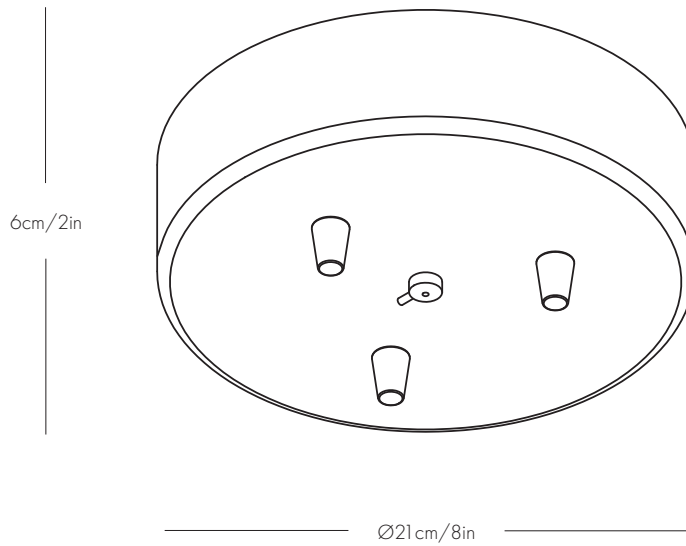

Weight

4kg/9lb

Materials

Recycled plastic, brass,
steel, aluminium

Mount

Angle of fixture manually adjustable
by swiveling around suspended ball.
Mounted directly to the wall or
ceiling.

Canopy: 14cm/6in round in textured
RAL9010 finish

Weight

7kg/15lb

Materials

Recycled plastic, brass,
steel, aluminium

Mount

Angle of fixture manually adjustable
by swiveling around suspended ball.
Mounted directly to the wall or
ceiling.
Canopy: 15cm/6in round in textured
RAL9010 finish

Weight

8kg/18lb

Materials

Recycled plastic, brass,
steel, aluminium

Mount

Angle of fixture manually adjustable
by swiveling around suspended ball.
Mounted directly to the wall or
ceiling.
Canopy: 16cm/6in round in textured
RAL9010 finish

Compliance

CE, transformers (100-240V to 24V)
comply with UL standards.

Maintenance

Clean with dry cloth
Indoor use only

Multi-Port Canopy 100W

Specsheet

Dimensions

L 21 cm/8in
W 21 cm/8in
H 6 cm/2in